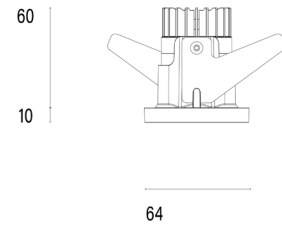

101 06 000103.023

Model

Name	Mono 060 Type 1 Recessed Downlighter
Finish	Structured Black
Area	Indoor / Outdoor

System

Power (Luminaire)	6.8W
Power (System)	8W
Voltage	240V-AC
Optics	Rotationally Symmetrical Direct 25°
Colour Temperature	3000°K
Luminous Flux	642lm
TM30	Rf95 Rg103
CRI	Ra98
Lumen Maintenance	L90 B10 50000hrs
Chromacity	<3 McAdam Step Ellipse
Articulation	Fixed
Cut-Out	Round 55mm x 90mm Depth
Ingress Protection	IP44
Control Device	Remote DALI (Included)
Class	III